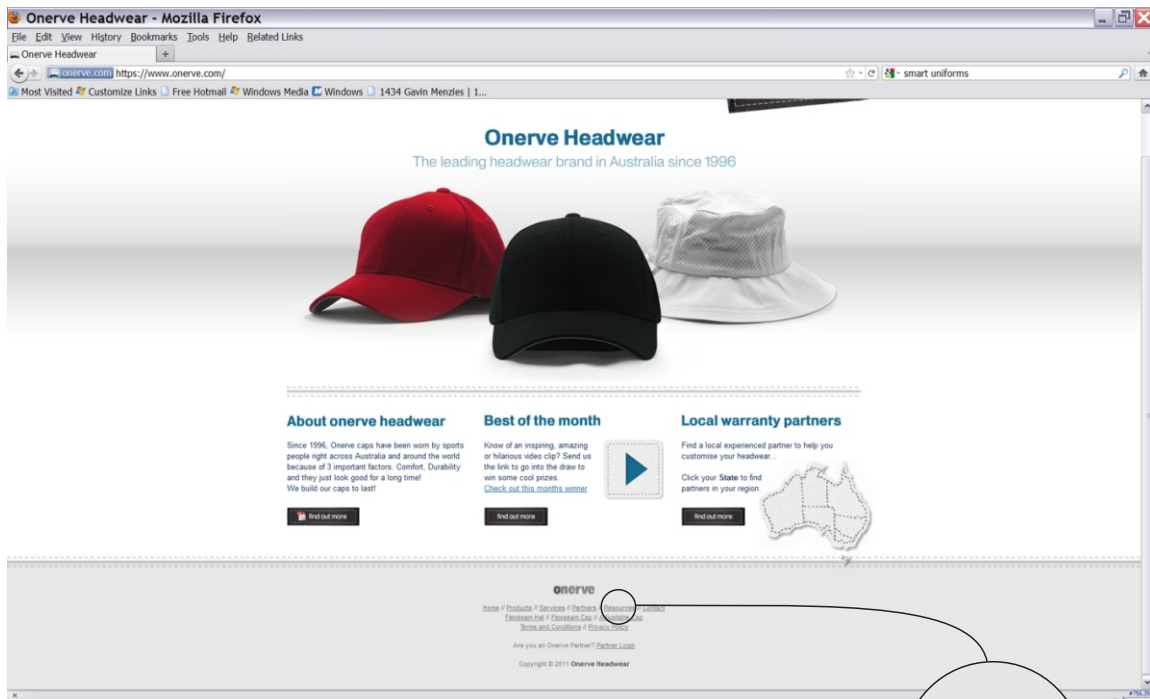

# Resources Menu

At the bottom of [www.onerve.com](https://www.onerve.com) home page, select Resources

This is where you will find your Partner procedures for online ordering & account management. Your customers can not access your account or the wholesale base without a password which they will never receive from us. On this page you will find other knowledge documents which we share with you.